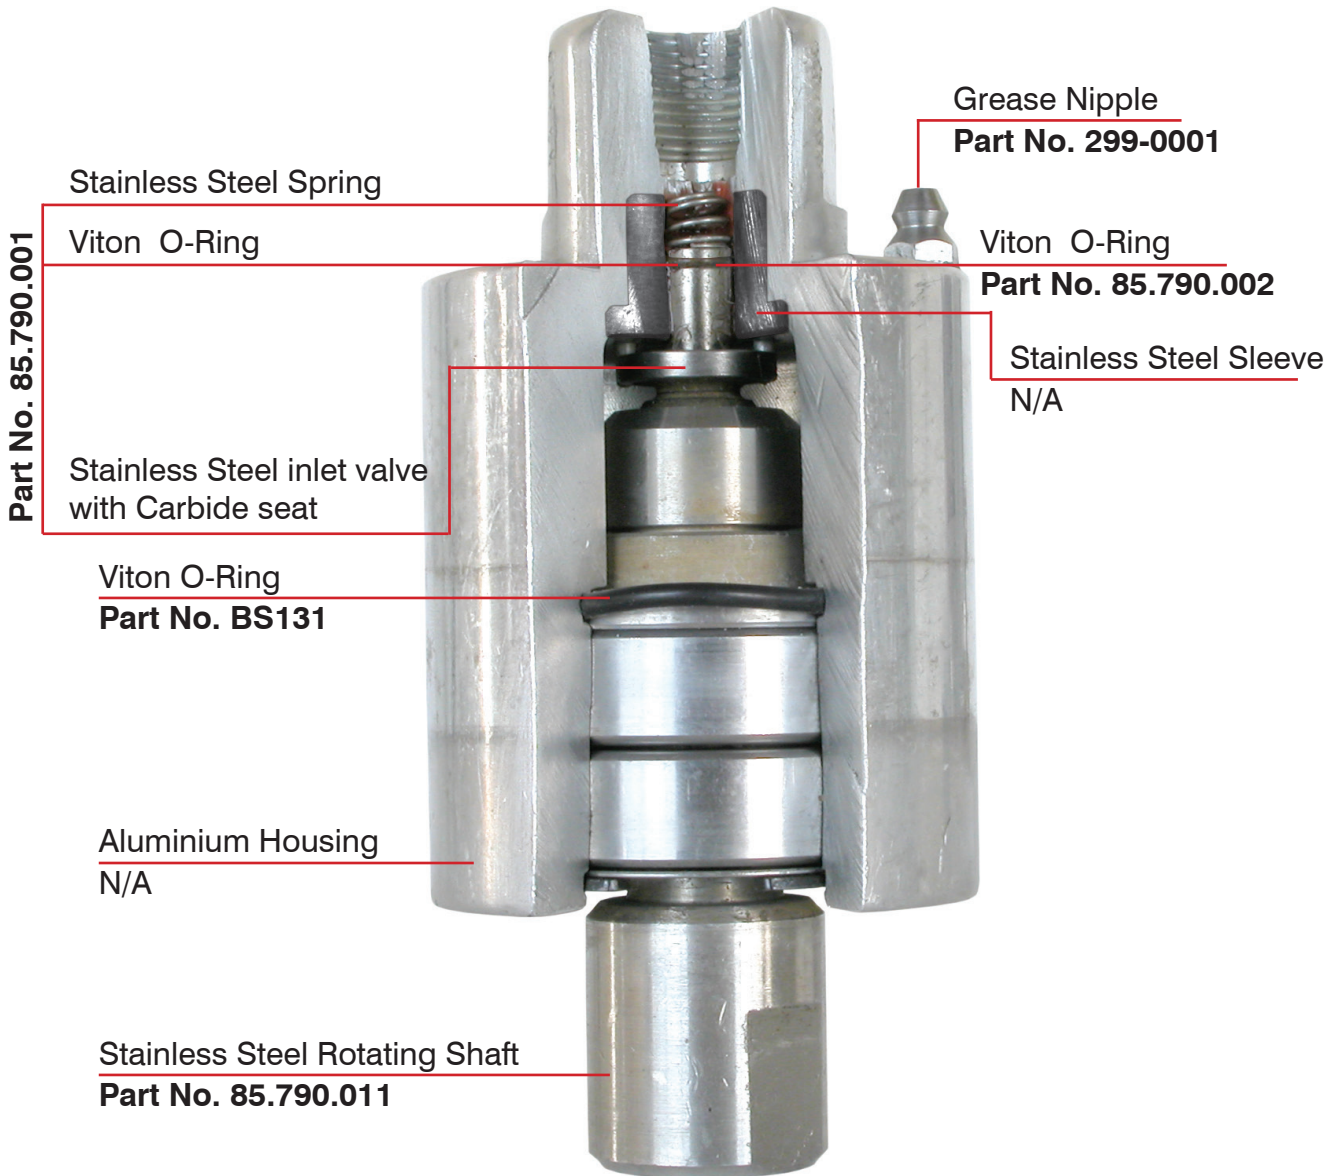

# Whirl-A-Way Rotary Head Breakdown

Complete Service/Repair Kit - **Part No. 85.790.010**  
*Contains pre-assembled internals*

Complete Rotary Head 16", 20", 24"SS - **Part No. 85.790.004**

Complete Rotary Head 18" - **Part No. 85.790.006**