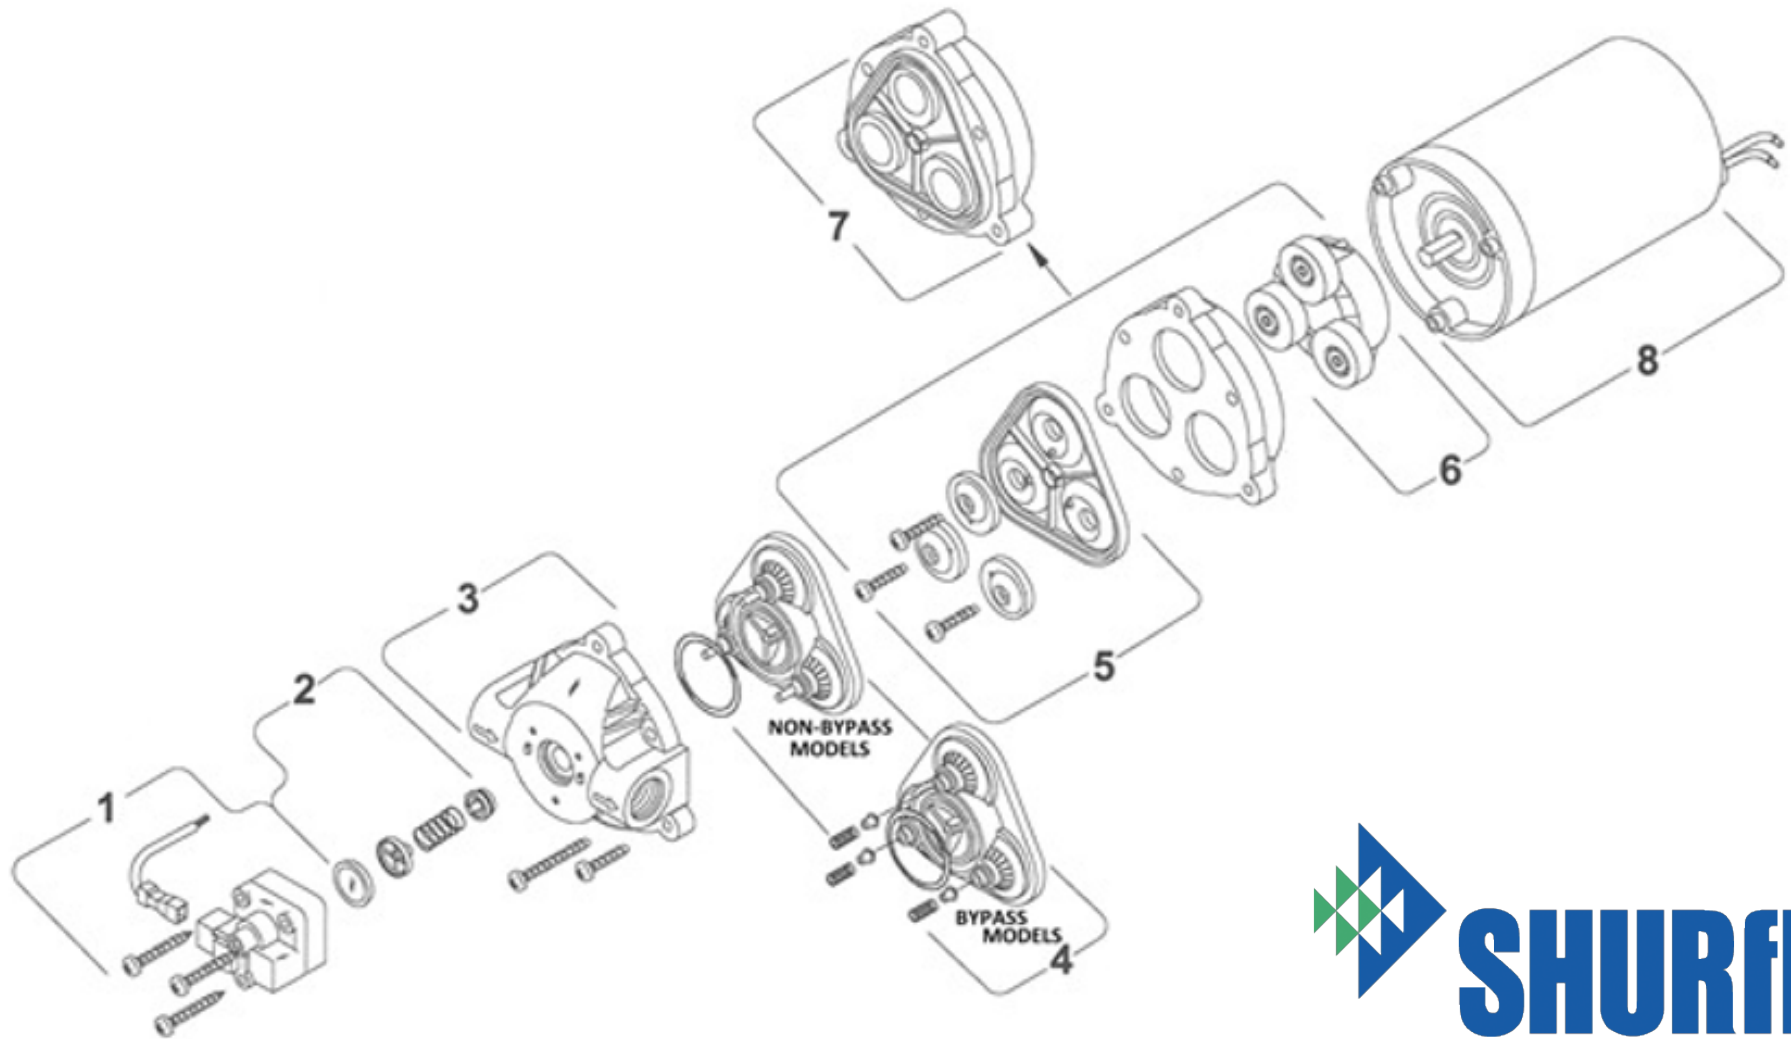

# PENTAIR HYPRO

	1	2	3	4	5	6	7
MODEL NUMBER	SWITCH KIT	CHECK VALVE KIT	UPPER HOUSING KIT	VALVE ASSEMBLY KIT	DIAPHRAGM KIT	DRIVE KIT	DRIVE ASSEMBLY KIT
8090-902-248	94-229-08	94-374-16	94-379-01	94-390-06	N/A	N/A	94-385-31