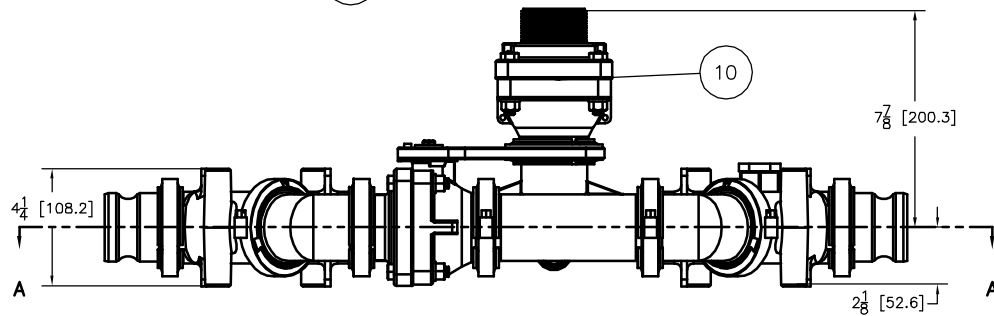

BANJO
LIQUID HANDLING PRODUCTS

BANJO CORPORATION
150 BANJO DR. * CRAWFORDSVILLE, IN 47933

PART NO.
MIS220AA

TITLE
Inductor Assembly "A" x "A"