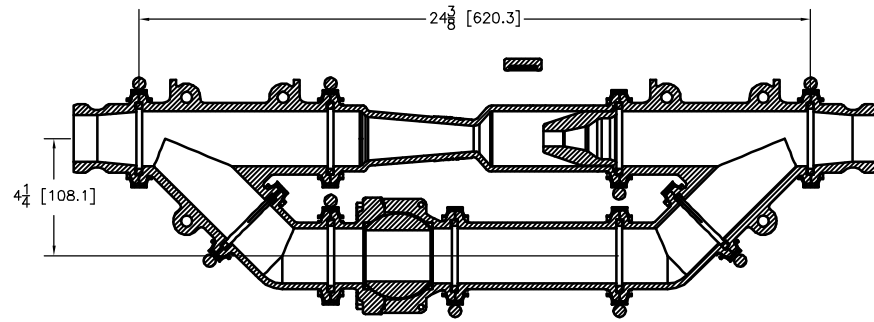

Parts List			
Item	Qty	Part Number	Description
1	10	FC220	2" FP Flange Clamp
2	1	MVS220CF	2" FP Stubby Valve
3	1	M220CPG6	2" FP Manifold Coupling 6"
4	1	M220YG45	2" FP Wye w/ Gage Port
5	1	M220Y45	2" FP Wye
6	2	M220A	2" FP Manifold x Male Profile
7	2	M220CPG45	2" FP Coupling 45°
8	1	PLUG075	3/4" Pipe Plug
9	1	MHV220A	2" Inductor
10	1	MVSMT220FP	2" FP Manifold x MPT Valve
11	10	M221G	2" FP Manifold Gasket

SECTION A-A