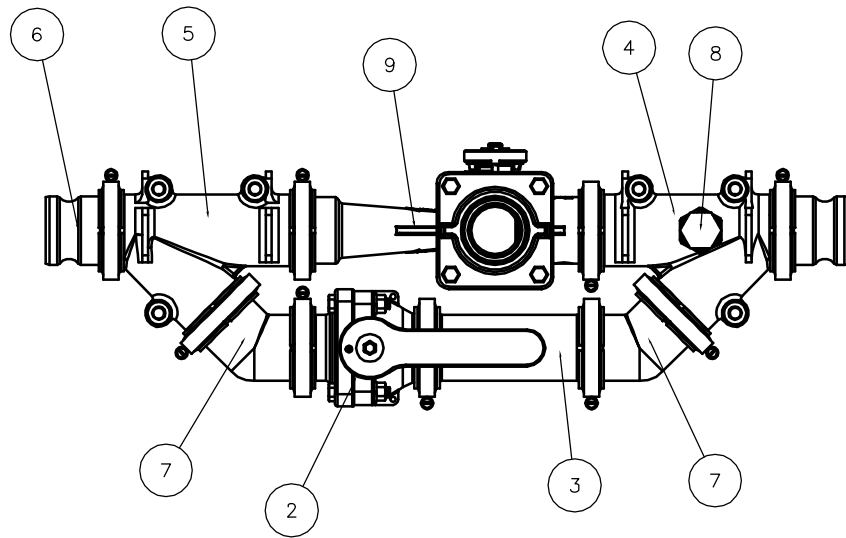

BANJO
LIQUID HANDLING PRODUCTS

BANJO CORPORATION
150 BANJO DR. * CRAWFORDSVILLE, IN 47933

PART NO.
MIS220AA

TITLE
Inductor Assembly "A" x "A"