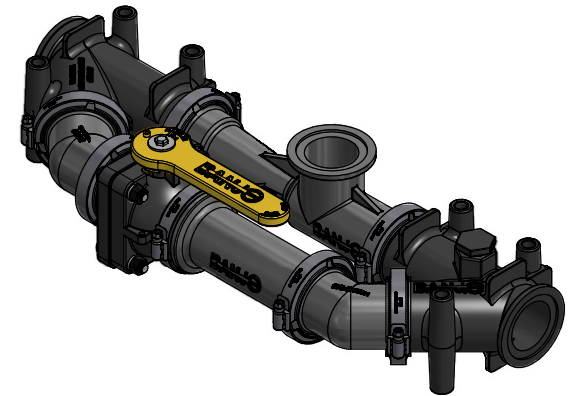

			Parts List	
ITEM	QTY	PART NUMBER	DESCRIPTION	
1	1	PLUG075	3/4" PIPE PLUG	
2	1	MHV220A	2" FP VENTURI ASSY	
3	7	M221G	2" FP Manifold Gasket w/ Rib	
4	7	FC220	2" FP HI TORQUE CLAMP	
5	2	M220CPG45	2" FP MANIFOLD 45° COUPLING	
6	1	M220CPG6	2" FP MANIFOLD COUPLING	
7	1	M220Y45	2" FP Manifold Wye 45	
8	1	M220YG45	2" FP Manifold Wye 45 w/ Gage Port	
9	1	MVS220CF	2" Stubby Valve	

BANJO CORPORATION
 150 BANJO DRIVE, CRAWFORDSVILLE, IN 47933
 WEB SITE: WWW.BANJOCORP.COM
 E-MAIL: SALES1@BANJOCORP.COM

DESCRIPTION
2" FP Manifold Inductor System

PART NUMBER
MIS220

THIS DRAWING AND ALL INFORMATION CONTAINED THEREON ARE THE EXCLUSIVE PROPERTY OF BANJO CORPORATION.

UNLESS SPECIFICALLY NOTED, THIS DRAWING AND ITEMS SHOWN ON THIS DRAWING ARE SUBJECT TO CHANGE AT ANY TIME.